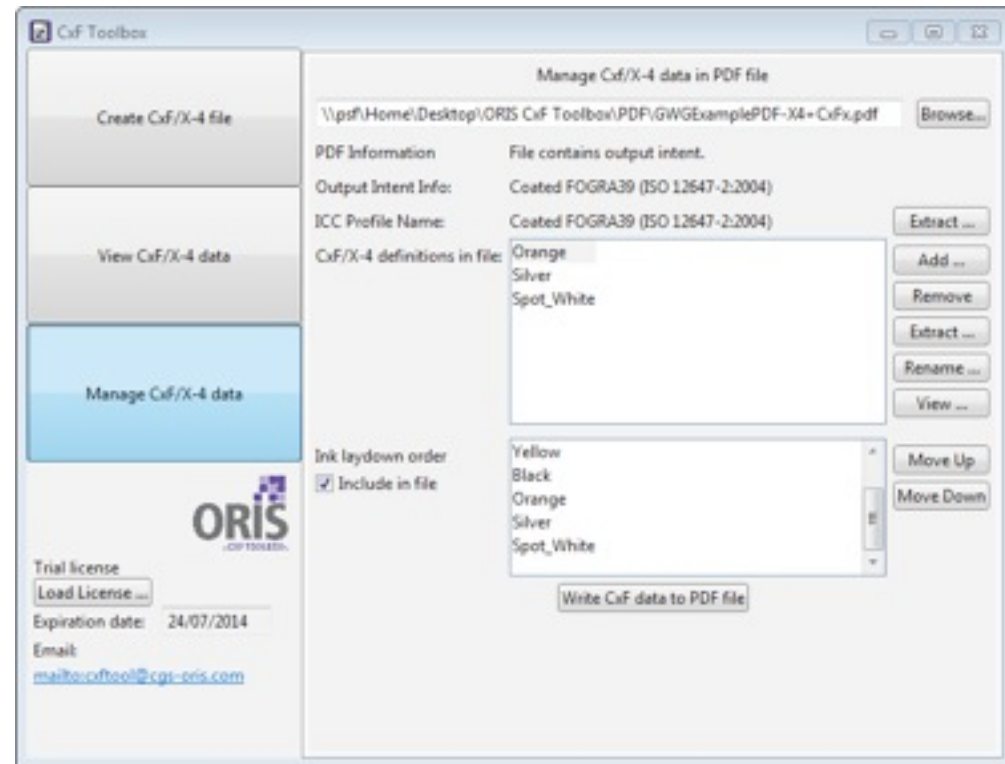

CxF Toolbox

- Create or Extract CxF Data from PDF/X
  - Process Control
  - Ink Formelation
    - Ingredients
    - Opavity
  - Press Aims
    - Colorimetry
    - TVI Aim
    - Tolerances