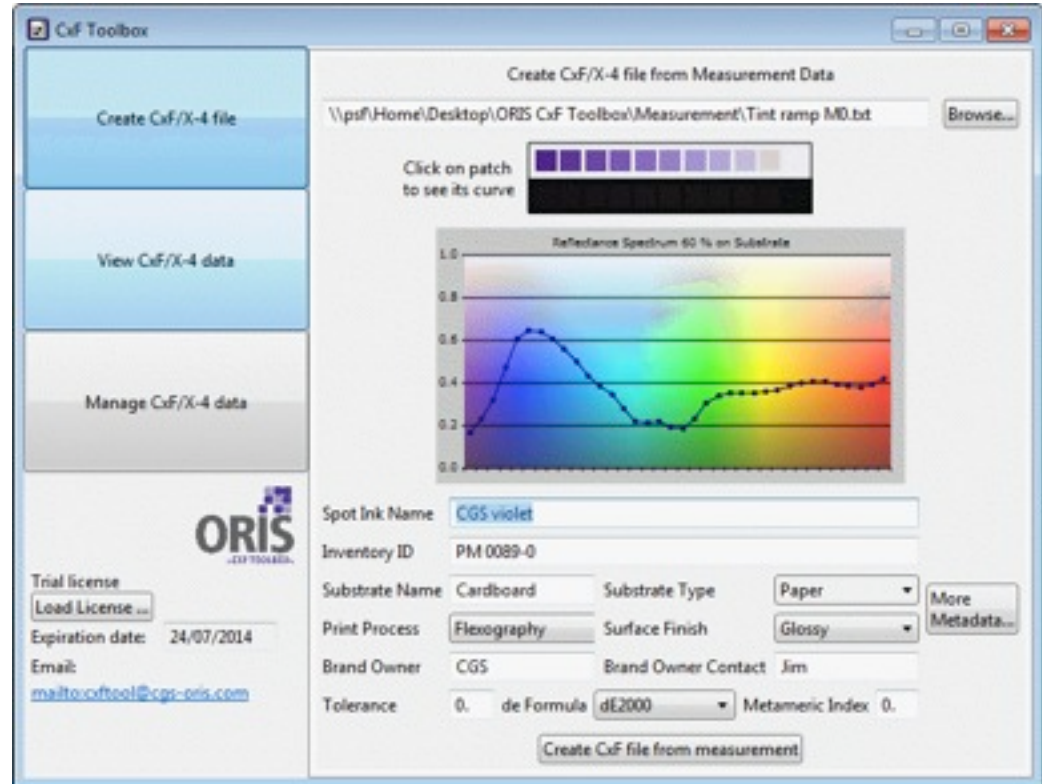

CxF Toolbox

- Converts Measured CGATS Data from any instrument to CxF Data
  - Text Files
  - CxF 1 or 3 Data
  - CxF/X-4