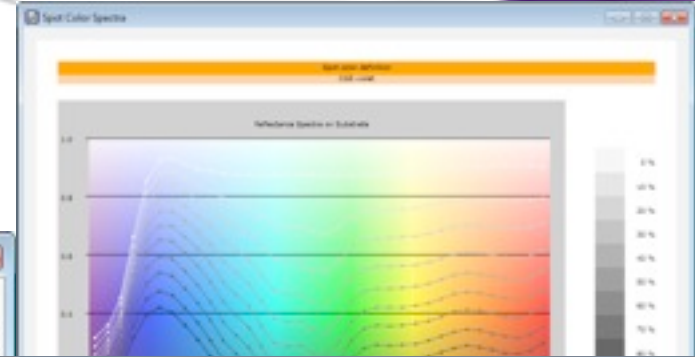

Click on patch to see its curve

Reference Spectrum 60 % on Substrate

Spot Ink Name: **CGS violet**

Inventory ID: **PM 0089-0**

Substrate Name: **Cardboard** Substrate Type: **Paper**

Print Process: **Flexography** Surface Finish: **Glossy**

Brand Owner: **CGS** Brand Owner Contact: **Jim**

Tolerance: **0.** de Formula: **dE2000** Metameric Index: **0.**

Create CxF file from measurement

Spot Color Report

Spot color definition: **CGS violet**

Spectral data