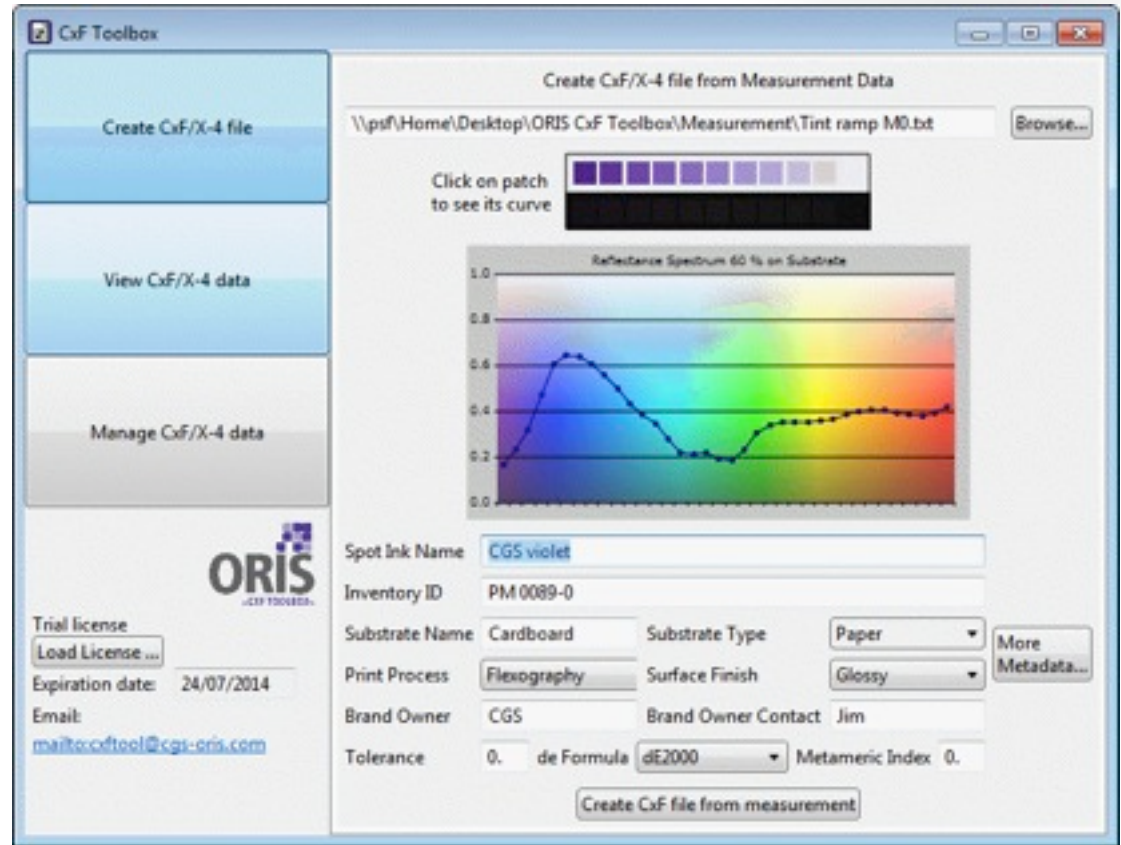

What is CxF?

- CxF is the new CGATS data exchange format for spectral colour information
- CxF /X-4 allows tags and additional information to be stored with the colour data
- CxF /X4 data could be embedded in the new PDF 2.0 Standard (ISO 32000-2)
- CGATS: **Committee for Graphic Arts Technology Standards**
- For more information? [Klick](#)

The Supply Chain

CxF Tools

CxF Designer Plugin

CxF Workflow

- Print Brand Standard - tint ramps and spectral data is measured
- Measure 22 colour patches

- Create CxF/X 4 (colour exchange format)
- Add CxF/X 4 data into Design Creation
 - Design Files using Exact Brand Colours –Illustrator
- Export CxF to PDF/X
 - Tagged with CxF/X 4 colour definitions, sequence
 - Distribute PDF/X to all supply chain partners