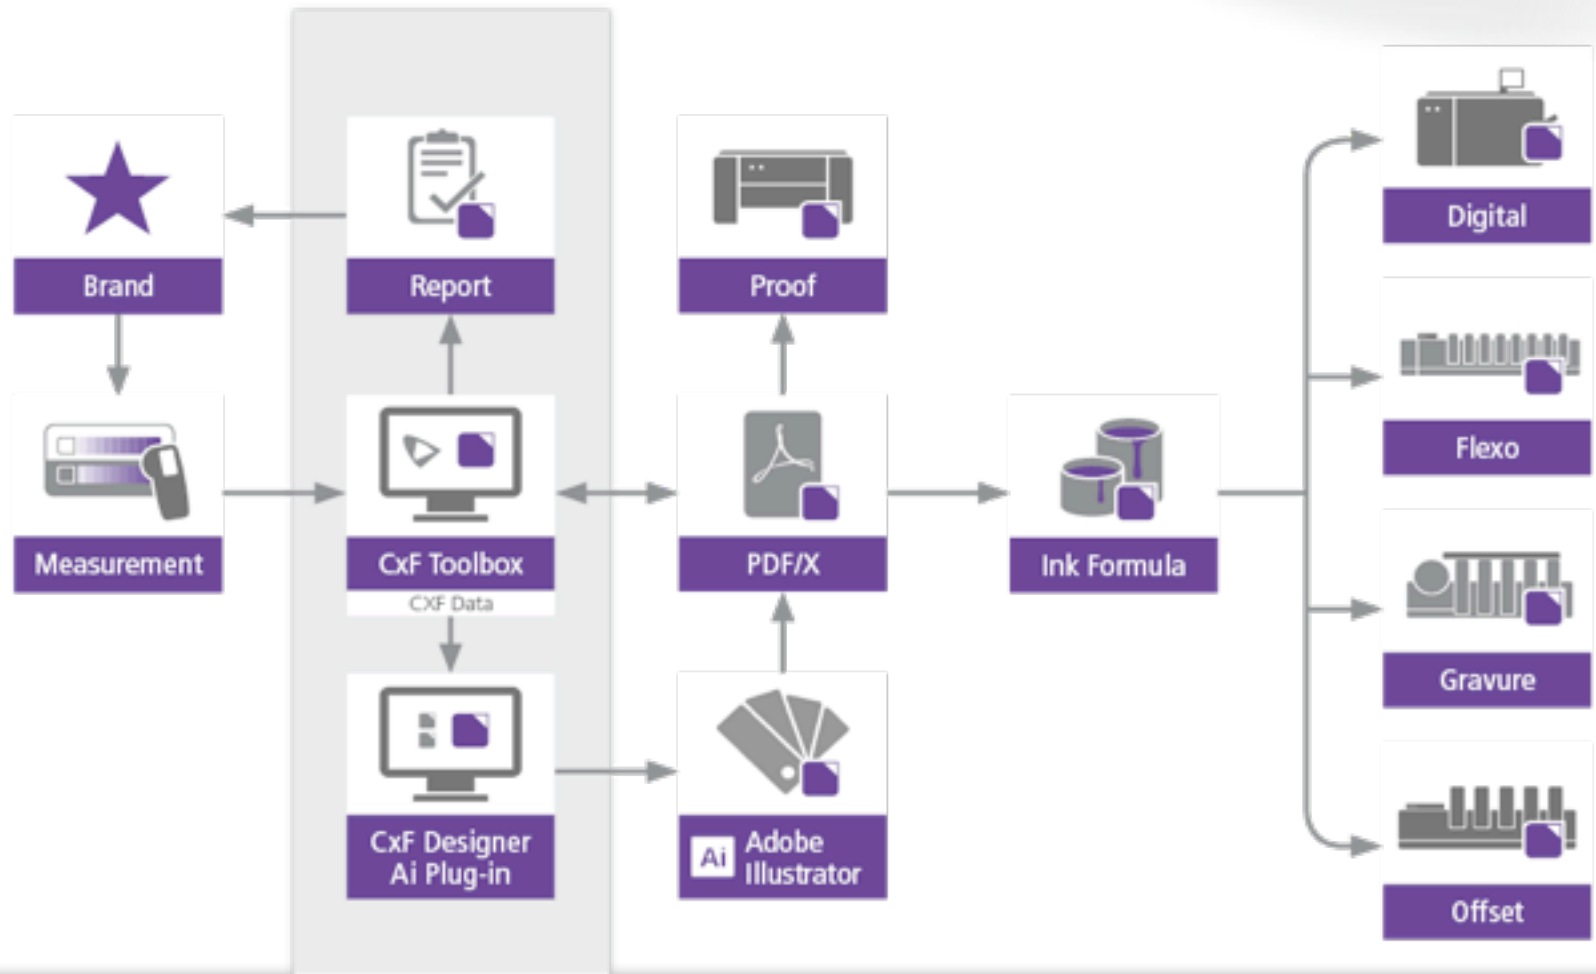

The Supply Chain

CxF Tools

CxF Designer Plugin

CxF Workflow

- Print Brand Standard - tint ramps and spectral data is measured
- Measure 22 colour patches

- Create CxF/X 4 (colour exchange format)
- Add CxF/X 4 data into Design Creation
 - Design Files using Exact Brand Colours –Illustrator
- Export CxF to PDF/X
 - Tagged with CxF/X 4 colour definitions, sequence
 - Distribute PDF/X to all supply chain partners

CxF Workflow

CxF Toolbox

- Converts Measured CGATS Data from any instrument to CxF Data
 - Text Files
 - CxF 1 or 3 Data
 - CxF/X-4

CxF Toolbox

View and Report CxF Data

CxF Toolbox

Create CxF/X-4 file

View CxF/X-4 data