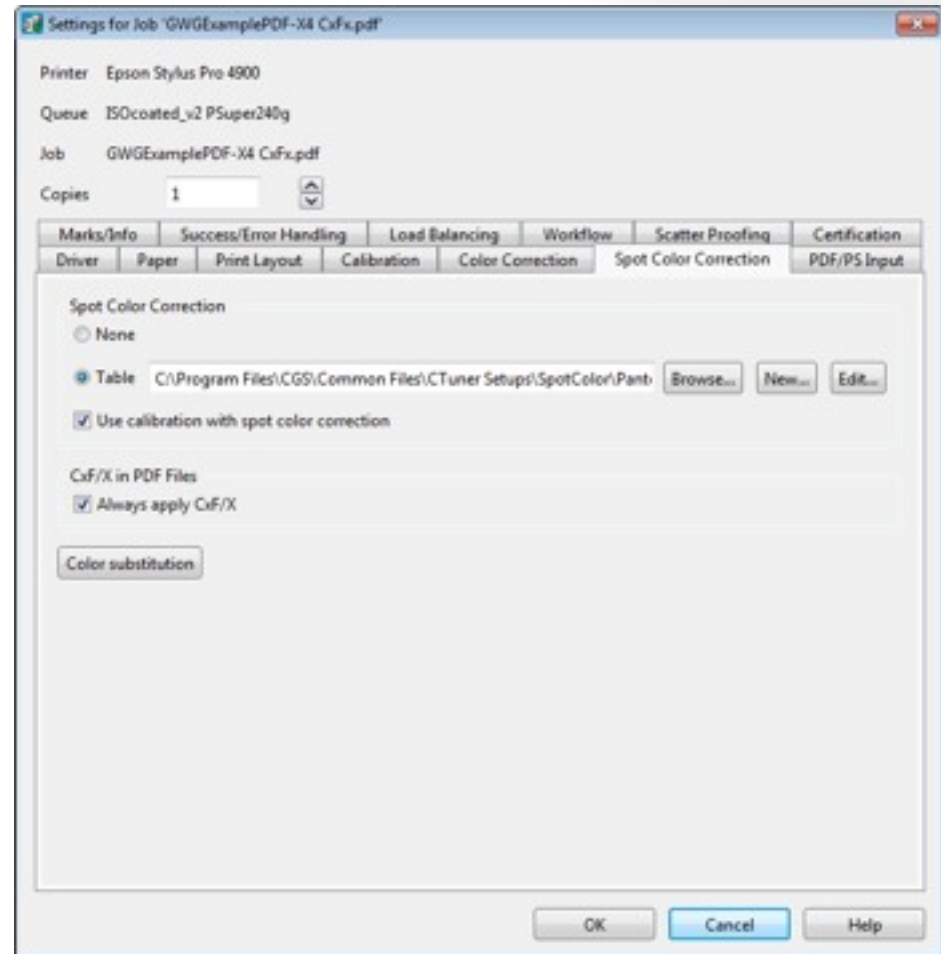

CxF in ORIS Color Tuner // Web

- The new way