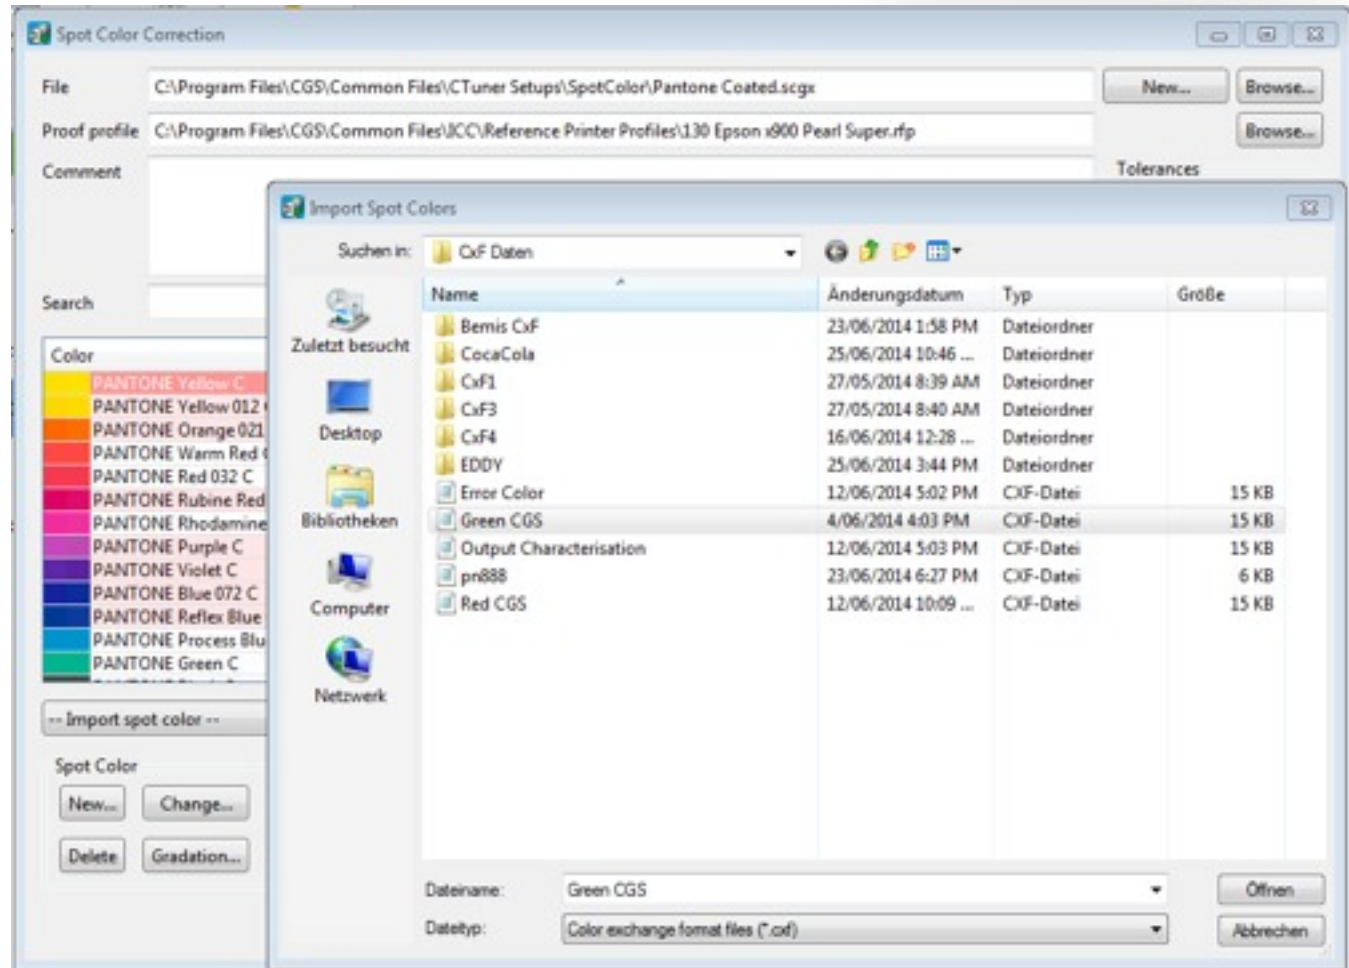

CxF in ORIS Color Tuner // Web

- The old way